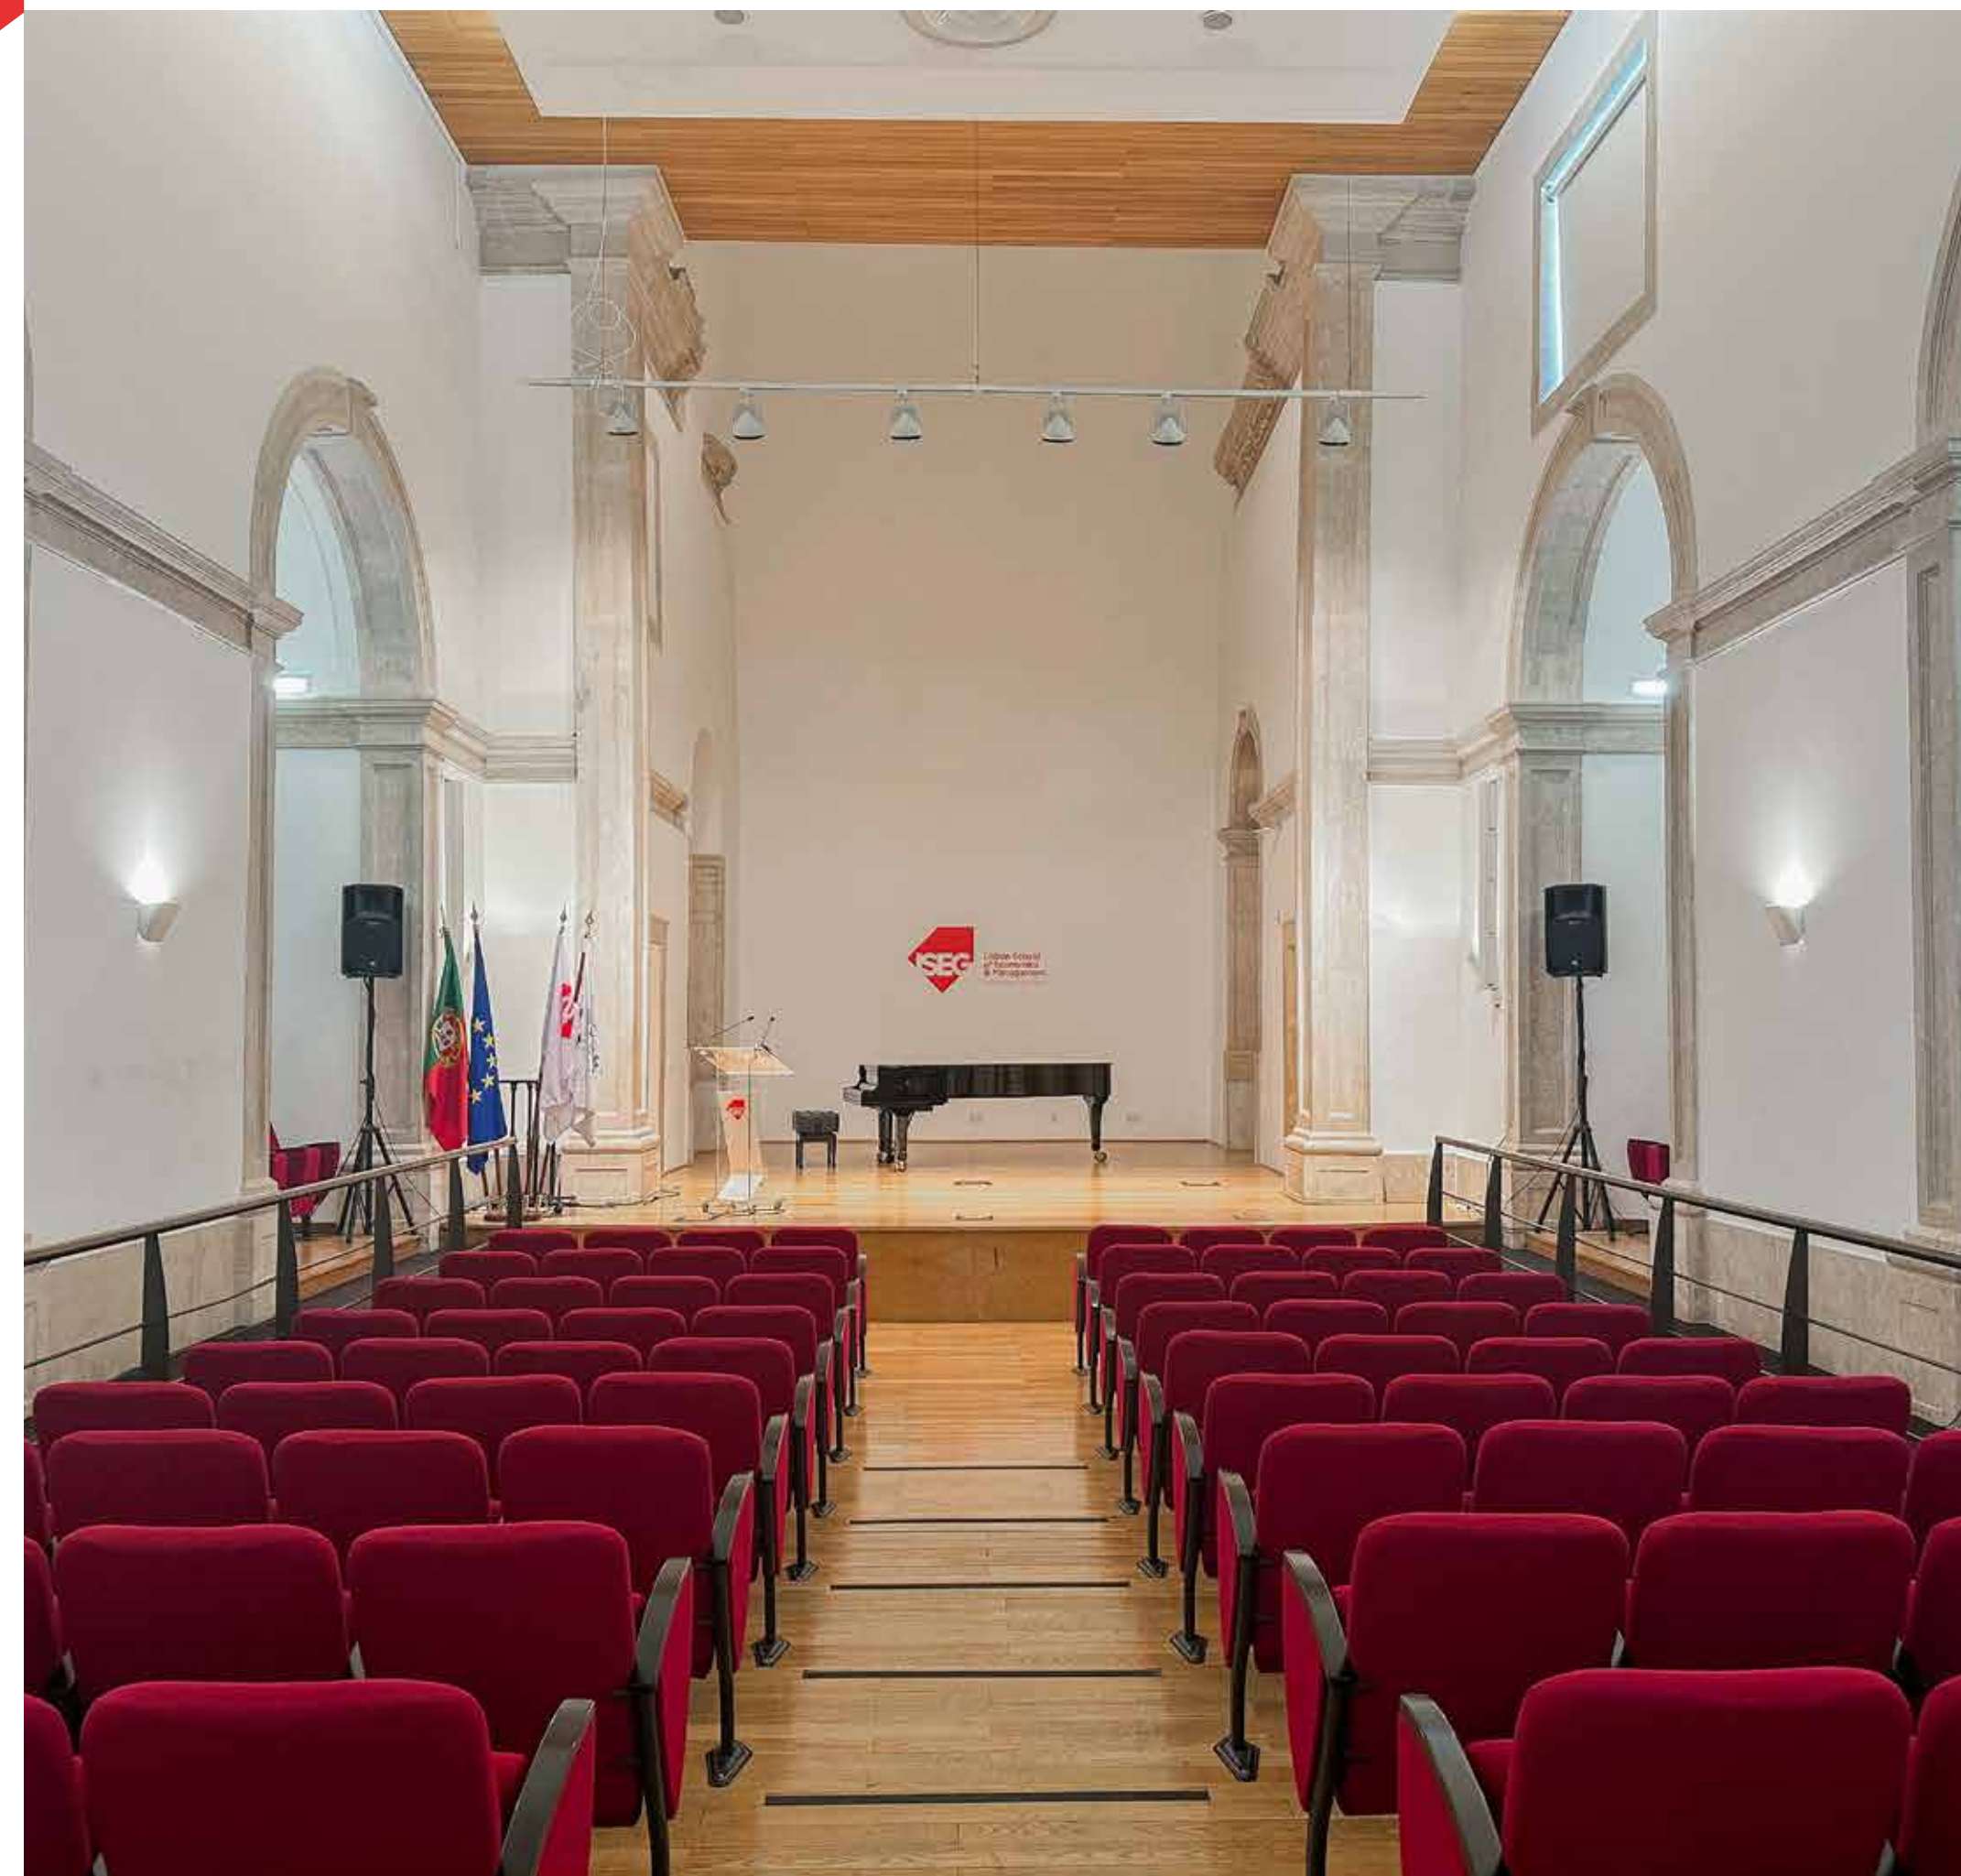

The Faces of Leadership
Lisbon
September 20th
2024

[KNOW MORE >](#)

www.slpisegcolumbia.com

ISEG Campus

In the heart of the city of Lisbon

The ISEG campus is located in the center of the city of Lisbon, between Lapa and the Assembly of the Republic, to where it moved in 1911 – when the old Convent of the English Bridgettine Order was expropriated and ceded to the Instituto Superior do Comércio.

ISEG
Campus
Quelhas Building

**Salão
Nobre**

ISEG
Campus
Quelhas Building

CGD
Auditorium

ISEG
Campus
Quelhas Building

Auditorium
2

ISEG
Campus
Quelhas Building

Auditorium 4